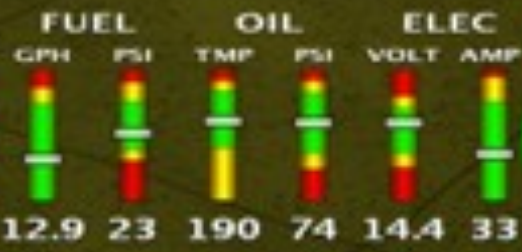

9:45:49 LOCAL AM OAT 29F CRS/GNAV1 CR5 134 ENR: 2.00 NM BRG/NONE WPID 521 TRK 121 DTW 36.4 NM ETE 12:07

A123.45 COM 126.00

122
122

EFIS ENGINE MAP TIMER CRS BRG AP -D-> NRST FPL CHECK

SET
HDC
CR5
ALT
VSPD
BARO
AP
RNGE

Physical buttons for EFIS, ENGINE, MAP, TIMER, CRS, BRG, AP, -D->, NRST, FPL, CHECK.